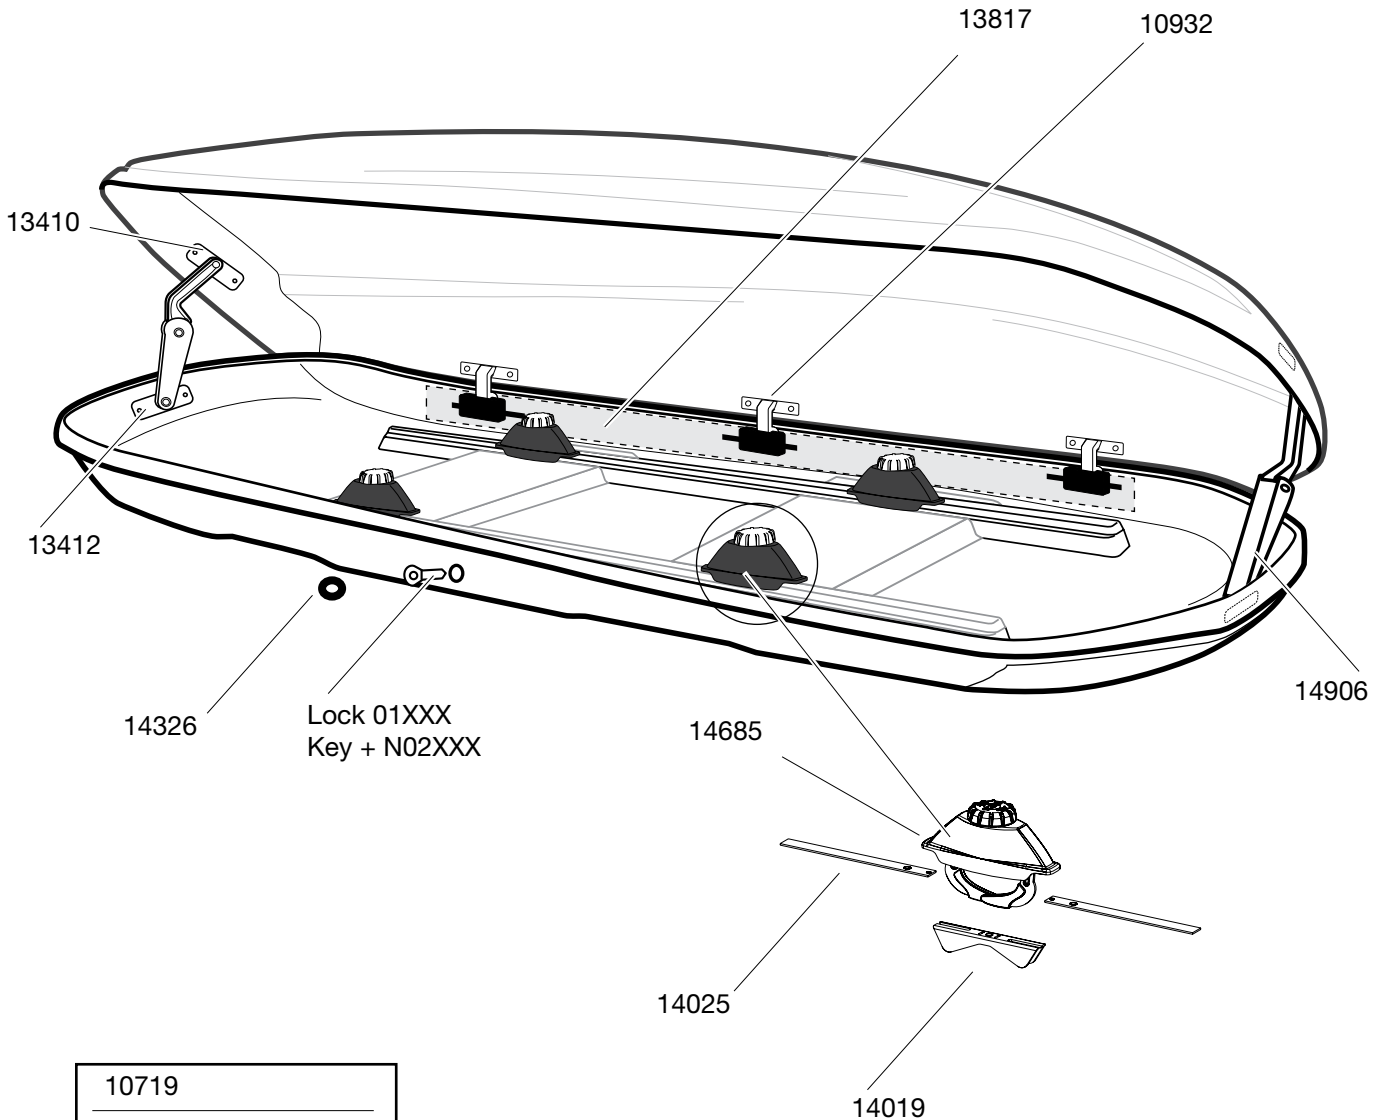

Label Thule black: 14713  
 Label Atlantis 900: 18561

10719	
3 x	10720

## Packaging

Product	EAN	Kg	L/W/H in cm
<b>680</b>	4002253627009	32	238/92/47

Vehicle	Pcs
Truck	79
20' Container	34
40' Container	72
40' High cube container	72